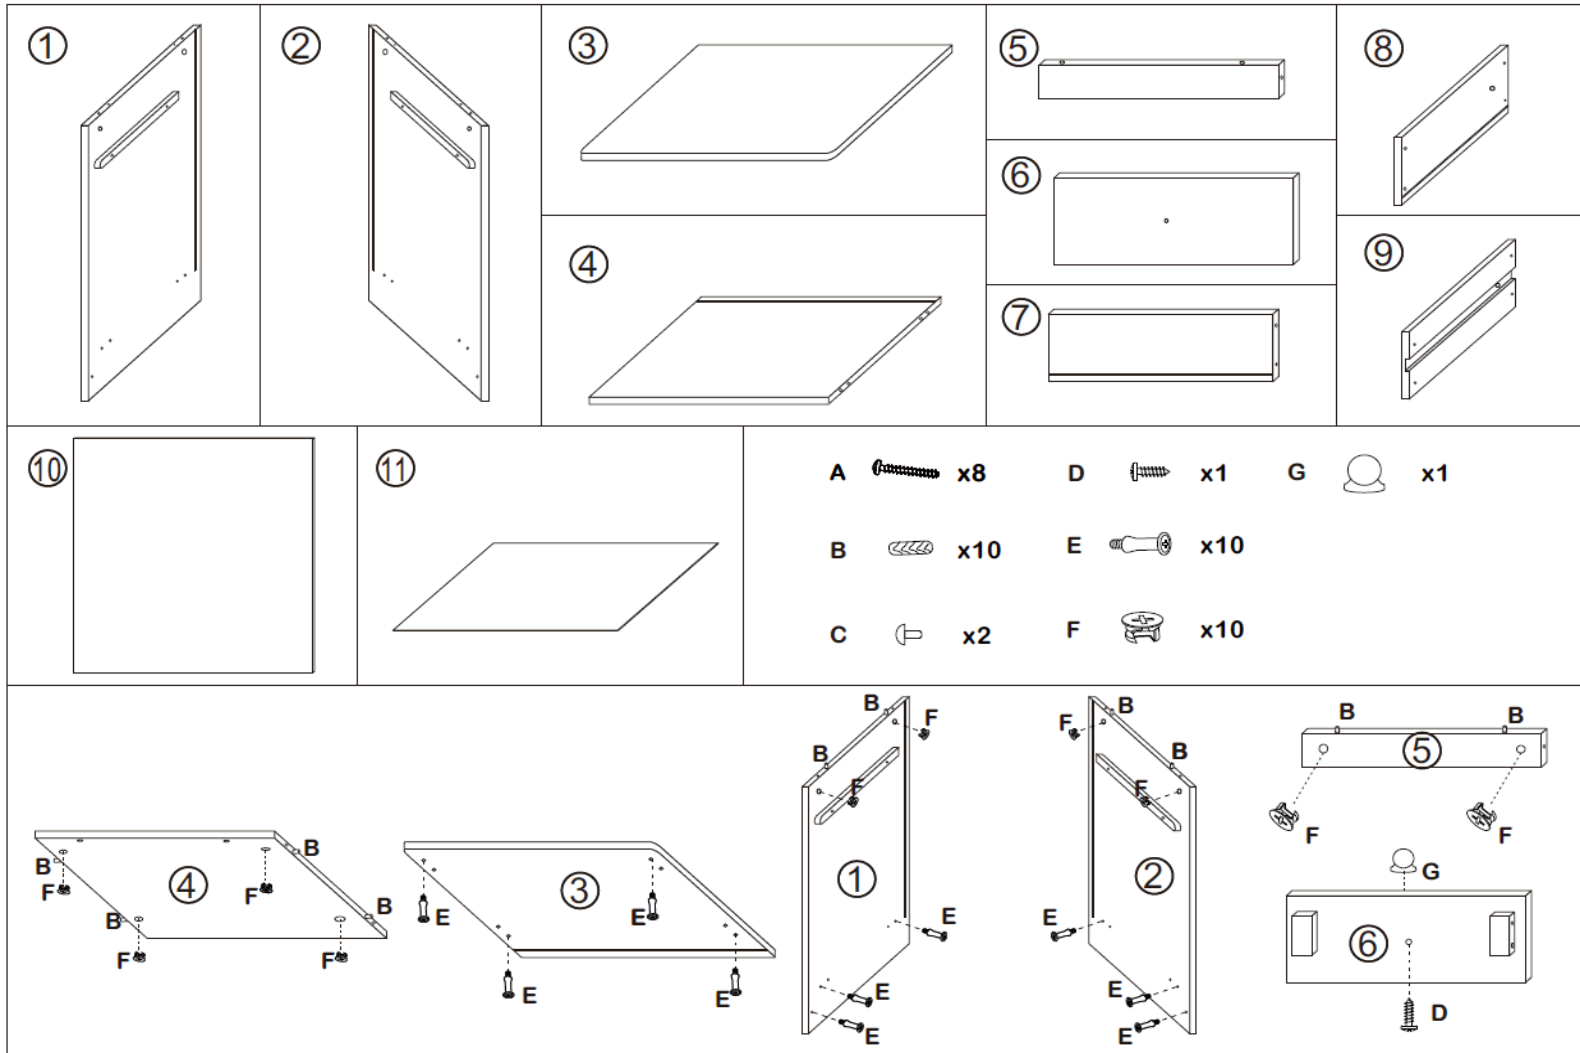

CAUTION :

Item: 102/246022

Szafka nocna /Nightstand/Nachtschrank

Instrukcja Montażu Assemble Instruction Montage Instruktion

ADULT ASSEMBLY REQUIRED. Hardware contains small screws with sharp points. Keep unassembled parts out of the reach of small children.